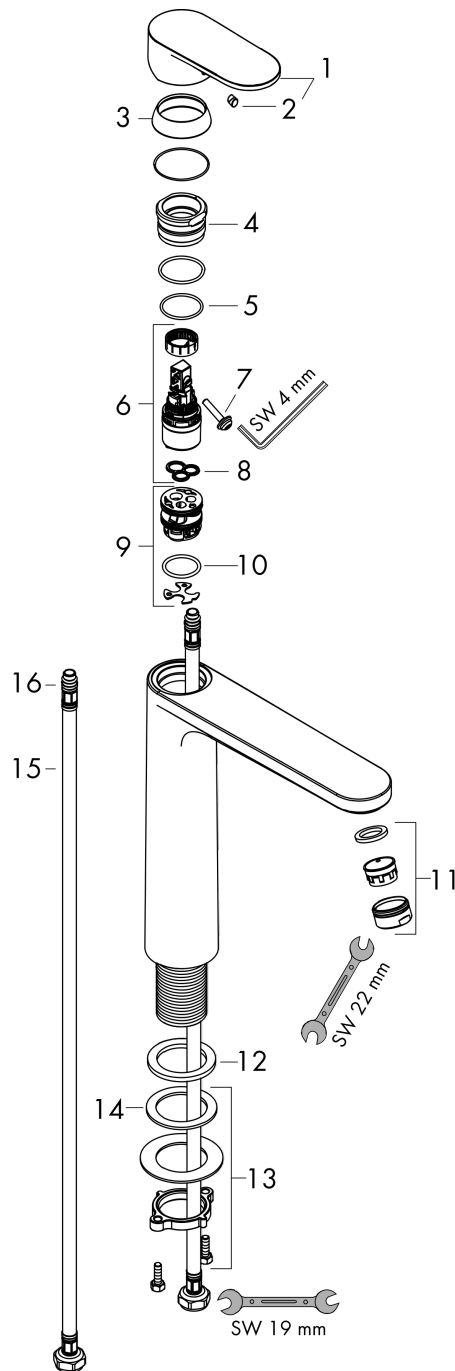

Vernis Blend
Single lever basin mixer 190 without waste set
 Finish: **Chrome** Article Number: **71582000**

Description

product features

- ComfortZone 190
- projection: 169 mm
- spout height: 190 mm
- spray type: normal spray
- swiveling spray former
- maximum flow rate at 3 bar: 5 l/min
- ceramic cartridge
- suitable for continuous flow water heaters
- connection type: G 3/8 connections
- connection dimension: DN15

Technology

Product image

Scale drawing

Flowchart

Vernis Blend
Single lever basin mixer 190 without waste set
 Finish: **Chrome** Article Number: **71582000**

Exploded Drawing

Year of production: >07/21

Vernis Blend

Single lever basin mixer 190 without waste set

Finish: **Chrome** Article Number: **71582000**

Spare part list

Year of production: >07/21

Pos.	Description	Article Number	PC	PU
1	handle	93678000	8	1
2	screw cover	96338000	1	1
3	flange	93680000	3	1
4	nut	93681000	6	1
5	O-ring 24x1,5	98434000	1	1
6	cartridge, assy	97685000	11	1
7	locking screw for handle	95140000	2	1
8	seal	98865000	8	1
9	adapter for cartridge	98866000	8	1
10	O-ring 23x2	98398000	1	1
11	aerator swivelling M24x1 (5 l/min)	93834000	6	1
12	seal	93687000	1	1
13	fixing set (Ø 32)	13961000	7	1
14	lever collar	97548000	1	1
15	connection hose 600 mm M8x0,75 G3/8	96556000	7	1
16	O-ring 7x1,5	98422000	1	1
a	fixation extension 35 mm	13898000	12	1