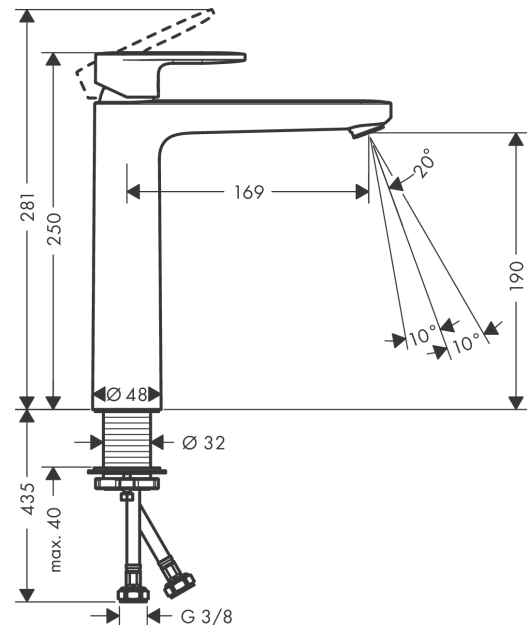

Vernis Blend
Single lever basin mixer 190 without waste set
 Finish: **Chrome** Article Number: **71582000**

Description

product features

- ComfortZone 190
- projection: 169 mm
- spout height: 190 mm
- spray type: normal spray
- swiveling spray former
- maximum flow rate at 3 bar: 5 l/min
- ceramic cartridge
- suitable for continuous flow water heaters
- connection type: G 3/8 connections
- connection dimension: DN15

Technology

Product image

Scale drawing

Flowchart

Vernis Blend
Single lever basin mixer 190 without waste set
 Finish: **Chrome** Article Number: **71582000**

Exploded Drawing

Year of production: >07/21

Vernis Blend

Single lever basin mixer 190 without waste set

Finish: **Chrome** Article Number: **71582000**

Spare part list

Year of production: >07/21

Pos.	Description	Article Number	PC	PU
1	handle	93678000	8	1
2	screw cover	96338000	1	1
3	flange	93680000	3	1
4	nut	93681000	6	1
5	O-ring 24x1,5	98434000	1	1
6	cartridge, assy	97685000	11	1
7	locking screw for handle	95140000	2	1
8	seal	98865000	8	1
9	adapter for cartridge	98866000	8	1
10	O-ring 23x2	98398000	1	1
11	aerator swivelling M24x1 (5 l/min)	93834000	6	1
12	seal	93687000	1	1
13	fixing set (Ø 32)	13961000	7	1
14	lever collar	97548000	1	1
15	connection hose 600 mm M8x0,75 G3/8	96556000	7	1
16	O-ring 7x1,5	98422000	1	1
a	fixation extension 35 mm	13898000	12	1