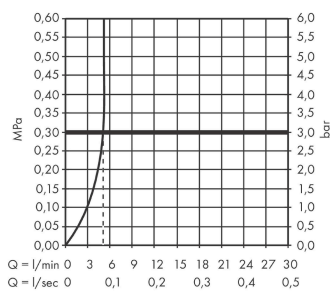

Vernis Blend
Single lever basin mixer 190 without waste set
 Finish: **Chrome** Article Number: **71582000**

Description

product features

- ComfortZone 190
- projection: 169 mm
- spout height: 190 mm
- spray type: normal spray
- swiveling spray former
- maximum flow rate at 3 bar: 5 l/min
- ceramic cartridge
- suitable for continuous flow water heaters
- connection type: G 3/8 connections
- connection dimension: DN15

Technology

Product image

Scale drawing

Flowchart

Vernis Blend
Single lever basin mixer 190 without waste set
 Finish: **Chrome** Article Number: **71582000**

Exploded Drawing

Year of production: >07/21

Vernis Blend